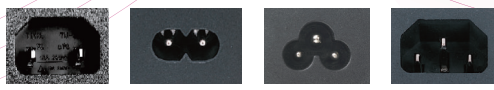

120 Watt Medical Series

Desktop Type

ATM120T - □ X X X

P : C6 / C14 ← → O / P Voltage
 A : C8 / C18

Green Mode
 Meet CEC , DoE Level VI, Energy Star, ErP Stage 2
 No Load Power Consumption Less Than 0.15W

- Features :**
- ANSI/AAMI/IEC/EN ES60601-1:2012 (60601 edition 3.1)
 - EMC : IEC60601-1-2 : 2014 (edition 4.0)
 - IEC 60950 approval
 - Means of Protection: 2 X MOPP
 - Touch Current : < 100µA
 - 100-240VAC Universal Input
 - Single Output to 120W
 - Regulated Output With Low Ripple Noise
 - Safety Agency Requirements and EMI/EMS Certified
 - Private Label Marking Available
 - Modified and Custom Design Available
 - 2 Years Warranty